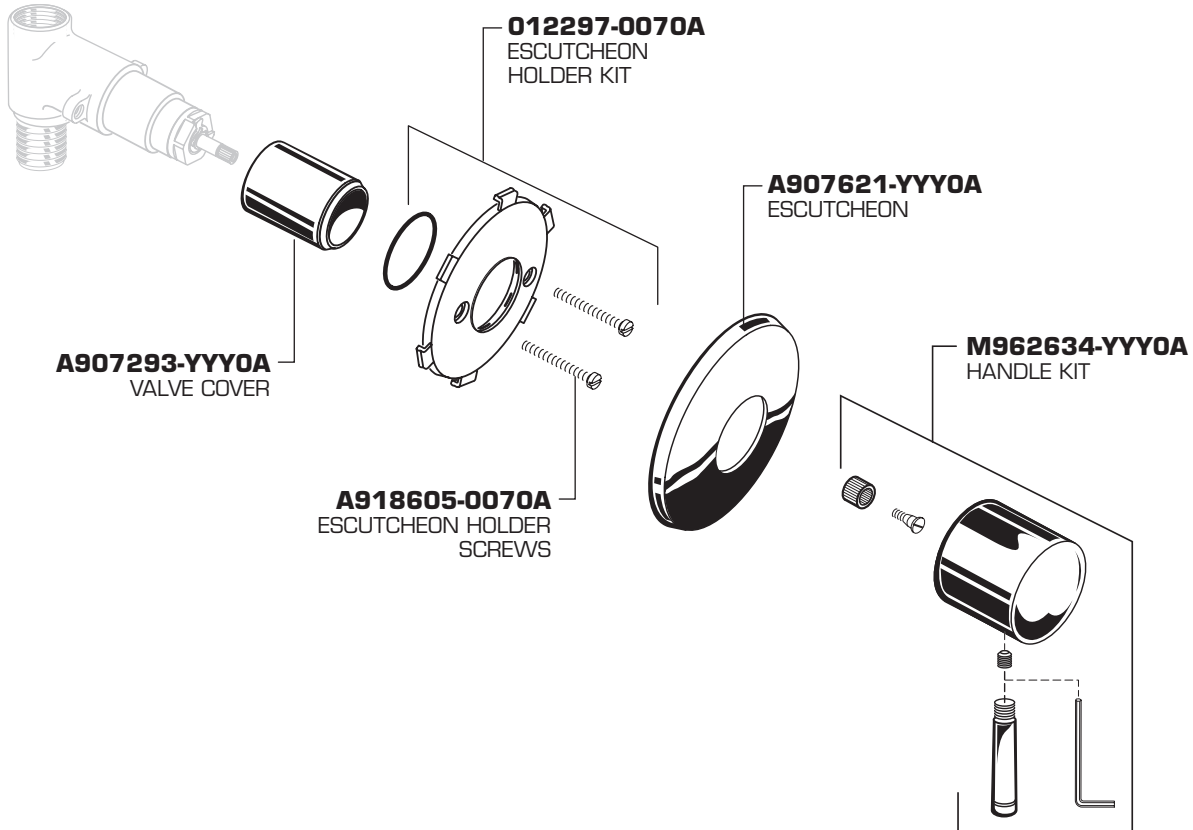

American Standard

SERIN ON/OFF VALVE TRIM

MODEL NUMBER

T064700

Replace the "YYY" with
appropriate finish code

| | |
|--------------|-----|
| CHROME | 002 |
| SATIN NICKEL | 295 |

HOT LINE FOR HELP

For toll-free information and answers to your questions, call:
1-800-442-1902
Weekdays 8:00 a.m. to 6:00 p.m. EST
IN CANADA 1-800-387-0369 (TORONTO 1-905-306-1093)
Weekdays 8:00 a.m. to 7:00 p.m. EST
IN MEXICO 01-800-839-12-00